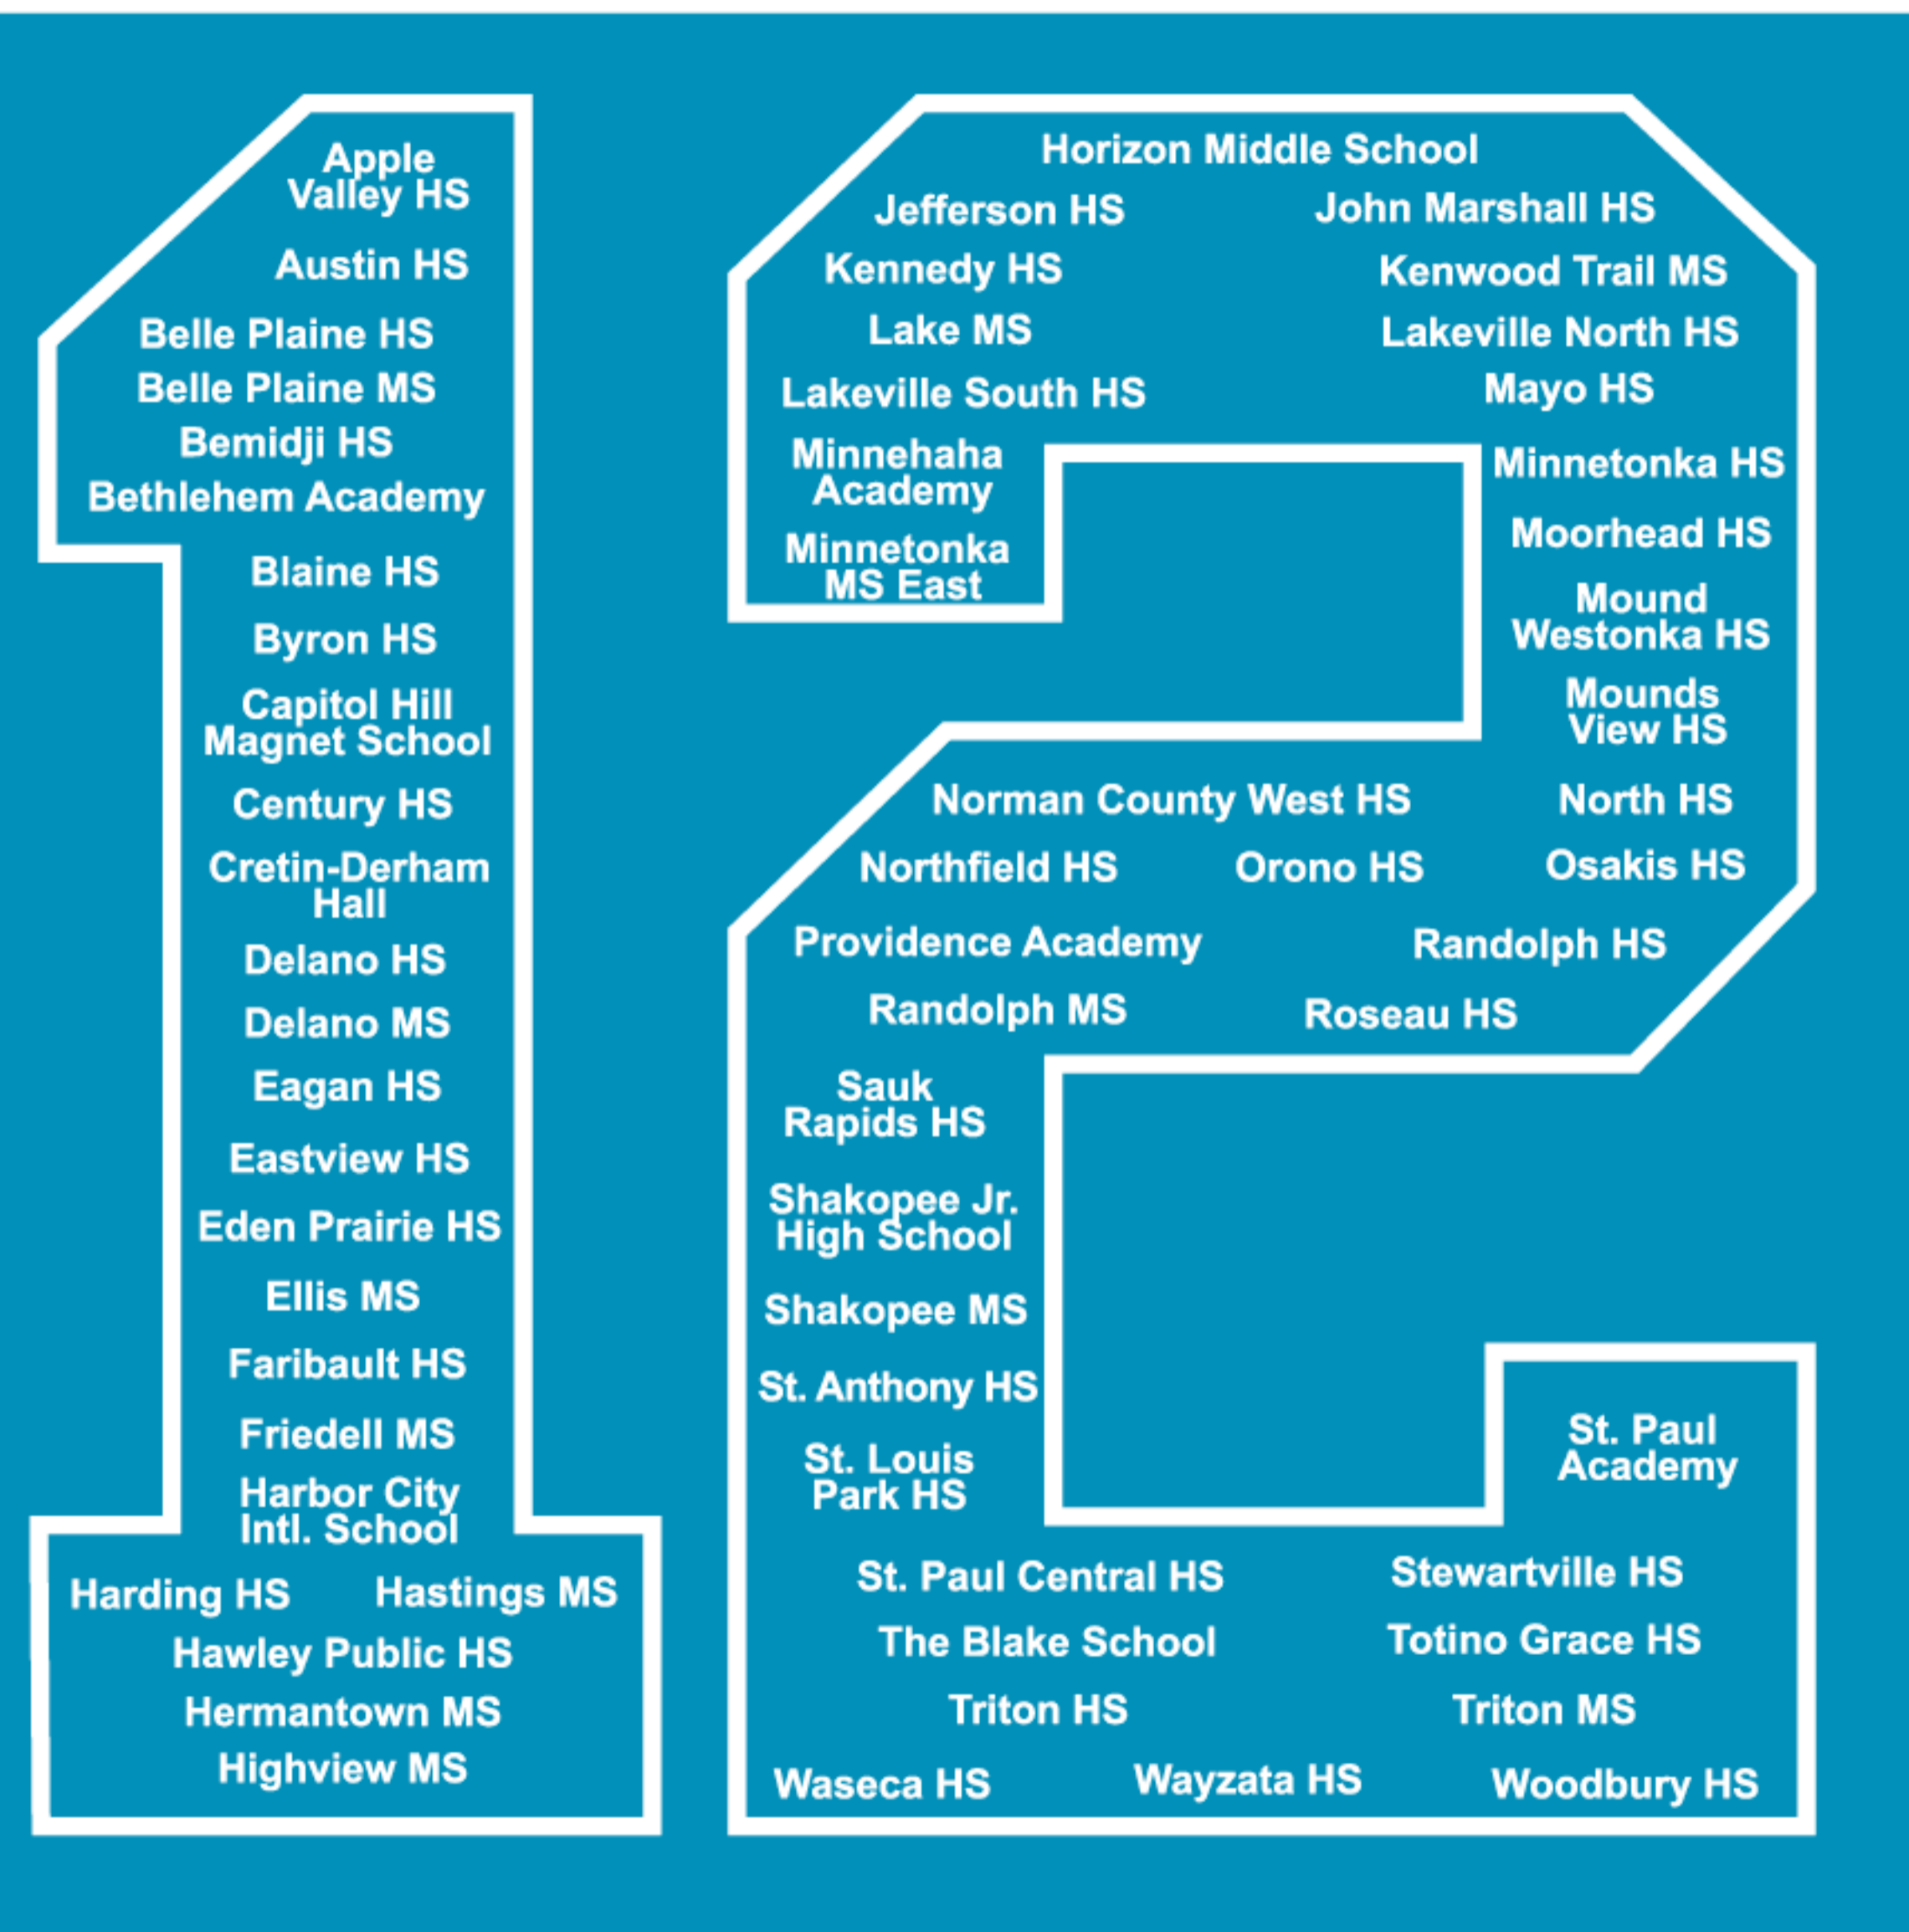

shirt colors

FRONT

Ink colors

1  white

SIZE OF DESIGN

11" wide by 4.5" high

shirt colors

BACK

Ink colors

1  white

SIZE OF DESIGN

11" wide by 10.7" high

This graphic in no way depicts the actual size of the logo in relation to the actual size of the T-shirt. **It is approximate only.**